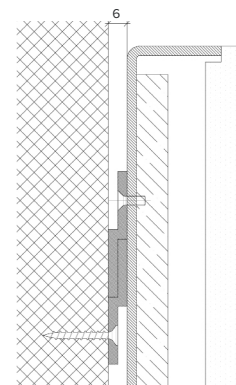

Product Details Glowpanel

Specification

Output	SO	HO
Power Consumption	average 56W/m ²	average 72W/m ²
Voltage	24VDC	24VDC
IP Rating	IP40 or IP65	IP40 or IP65
LED Colour ¹	2.0K/3.0K/4.0K/5.0K, RGBW or WWCW (White Mix 2.7K - 6.5K)	
Dimensions:	Width	1500mm (max)
	Length	3000mm (max)
	Depth ²	20mm
Mount Type ³	Surface (SM), Recessed Wall (RE), Wall (WA) or Ceiling (CE)	
Finish	Brushed S/Steel or RAL Finish	
Control	0-10V/1-10V/DMX/DALI/SPI	

X Section

IP40

IP65

Wall Fixing

Ceiling Fixing

The Light Lab
22 Holywell Row
London EC2A 4JB
+44 (0) 207 278 2678
@thelightlabltd
www.thelightlab.com

the light lab
bright ideas

Product Details Glowpanel Trimless 65

Specification

Output	SO	HO
Power Consumption	40W/m ²	80W/m ²
Voltage	24VDC	24VDC
IP Rating	IP40 or IP65	IP40 or IP65
LED Colour ¹	2.0K/3.0K/4.0K/5.0K, RGBW or WWCW (White Mix 2.7K - 6.5K)	
Dimensions:	Width	1500mm (max)
	Length	3000mm (max)
	Depth ²	65mm
Mount Type ³	Surface (SM), Recessed Wall (RE), Wall (WA) or Ceiling (CE)	
Finish	White (WH) or Custom RAL (RAL)	
Control	0-10V/1-10V/DMX/DALI/SPI	