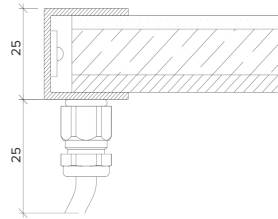

Product Details Glowpanel

Specification

Output	SO	HO
Power Consumption	average 56W/m²	average 72W/m²
Voltage	24VDC	24VDC
IP Rating	IP40 or IP65	IP40 or IP65
LED Colour¹	2.0K/3.0K/4.0K/5.0K, RGBW or WWCW (White Mix 2.7K - 6.5K)	
Dimensions:	Width	1500mm (max)
	Length	3000mm (max)
	Depth²	20mm
Mount Type³	Surface (SM), Recessed Wall (RE), Wall (WA) or Ceiling (CE)	
Finish	Brushed S/Steel or RAL Finish	
Control	0-10V/1-10V/DMX/DALI/SPI	

Notes

1. 1 Other colours available on request.
2. 2 Depth excludes grommet, glands & cables.
3. 3 Special mechanical consideration is required for ceiling applications.

Order code

Glowpanel - Output-IP Rating-LED Colour-Mount Type-Frame Finish-
Length x Width(mm)- Dimming

Example code: Glowpanel-SO-IP40-3.0K-SM-BR-1200x300-DALI

Description: Glowpanel, standard output, IP40, 24VDC constant voltage LED with 3000K colour temperature. Surface mounted with brushed stainless steel frame. Overall dimensions = 1200x300mm mm. DALI dimmable.

X Section

IP40

IP65

Mount Type

Wall (WA)

Ceiling (CE)

The Light Lab
22 Holywell Row
London EC2A 4JB
+44 (0) 207 278 2678
@thelightlabltd
www.thelightlab.com

the light lab
bright ideas