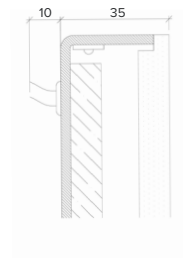

Product Details Glowpanel Trimless 35

Specification

Output	SO	HO
Power Consumption	average 56W/m²	average 76W/m²
Voltage	24VDC	24VDC
IP Rating	IP40 or IP65	IP40 or IP65
LED Colour¹	2.0K/3.0K/4.0K/5.0K, RGBW or WWCW (White Mix 2.7K - 6.5K)	
Dimensions:	Width	1500mm (max)
	Length	3000mm (max)
	Depth²	35mm
Mount Type³	Surface (SM), Recessed Wall (RE), Wall (WA) or Ceiling (CE)	
Finish	White (WH) or Custom RAL (RAL)	
Control	0-10V/1-10V/DMX/DALI/SPI	

Notes

1. 1 Other colours available on request.
2. 2 Depth excludes grommet, glands & cables.
3. 3 Special mechanical consideration is required for ceiling applications.

Order code

Glowpanel Trimless 35- Output-IP Rating-LED Colour-Mount Type-Frame Finish- Length x Width(mm)- Dimming

Example code: Glowpanel Trimless 35-SO-IP40-3.0K-SM-BR-1200x300-DALI

Description: Glowpanel Trimless 35, standard output, IP40, 24VDC constant voltage LED with 3000K colour temperature. Surface mounted with powder coated chassis. Overall dimensions = 1200x3000 mm. DALI dimmable.

X Section

IP40

IP65

Wall Fixing

Ceiling Fixing

The Light Lab
22 Holywell Row
London EC2A 4JB
+44 (0) 207 278 2678
@thelightlabltd
www.thelightlab.com

the light lab
bright ideas