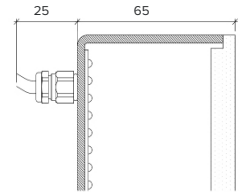

Product Details Glowpanel Trimless 65

Specification

Output	SO	HO
Power Consumption	40W/m²	80W/m²
Voltage	24VDC	24VDC
IP Rating	IP40 or IP65	IP40 or IP65
LED Colour¹	2.0K/3.0K/4.0K/5.0K, RGBW or WWCW (White Mix 2.7K - 6.5K)	
Dimensions:	Width	1500mm (max)
	Length	3000mm (max)
	Depth²	65mm
Mount Type³	Surface (SM), Recessed Wall (RE), Wall (WA) or Ceiling (CE)	
Finish	White (WH) or Custom RAL (RAL)	
Control	0-10V/1-10V/DMX/DALI/SPI	

Notes

1. 1 Other colours available on request.
2. 2 Depth excludes grommet, glands & cables.
3. 3 Special mechanical consideration is required for ceiling applications.

Order code

Glowpanel Trimless 65- Output-IP Rating-LED Colour-Mount Type-Frame Finish-
Length x Width(mm)- Dimming

Example code: Glowpanel Trimless 65-SO-IP40-3.0K-SM-BR-1200x300-DALI

Description: Glowpanel Trimless 65, standard output, IP40, 24VDC constant voltage LED with 3000K colour temperature. Surface mounted with powder coated chassis. Overall dimensions = 1200x3000mm. DALI dimmable.

X Section

IP40

IP65

Wall Fixing

Ceiling Fixing

The Light Lab
22 Holywell Row
London EC2A 4JB
+44 (0) 207 278 2678
@thelightlabltd
www.thelightlab.com

the light lab
bright ideas