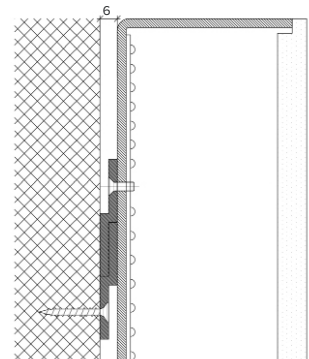

X Section

IP40

IP65

Wall Fixing

Ceiling Fixing

The Light Lab
22 Holywell Row
London EC2A 4JB
+44 (0) 207 278 2678
@thelightlabltd
www.thelightlab.com

the light lab
bright ideas

Product Details Glowpanel Trimless LT

Specification

Output	SO	HO
Power Consumption	40W/m ²	80W/m ²
Voltage	24VDC	24VDC
IP Rating	IP40	IP40
LED Colour ¹	2.7K/3.0K/4.0K/5.0K, RGBW or WWCW (White Mix 2.7K - 6.5K)	
Dimensions:	Width	1200mm (max)
	Length	3000mm (max)
	Depth ²	60mm
Mount Type ³	Surface (SM), Recessed Wall (RE), Wall (WA) or Ceiling (CE)	
Finish	5 sided acrylic diffuser	
Control	0-10V/1-10V/DMX/DALI/SPI	