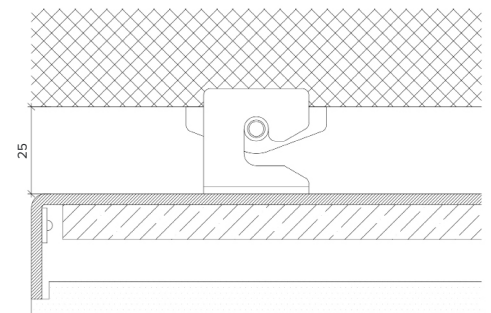

The Light Lab
22 Holywell Row
London EC2A 4JB
+44 (0) 207 278 2678
@thelightlabltd
www.thelightlab.com

the light lab
bright ideas