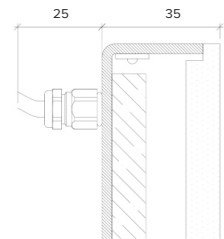

Wall Fixing