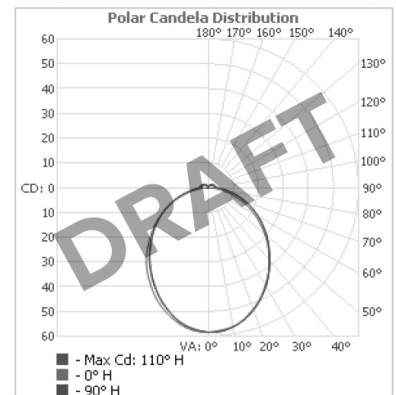

Photometric data coming soon

The Light Lab
22 Holywell Row
London EC2A 4JB
+44 (0) 207 278 2678
@thelightlabtd
www.thelightlab.com

the light lab
bright ideas