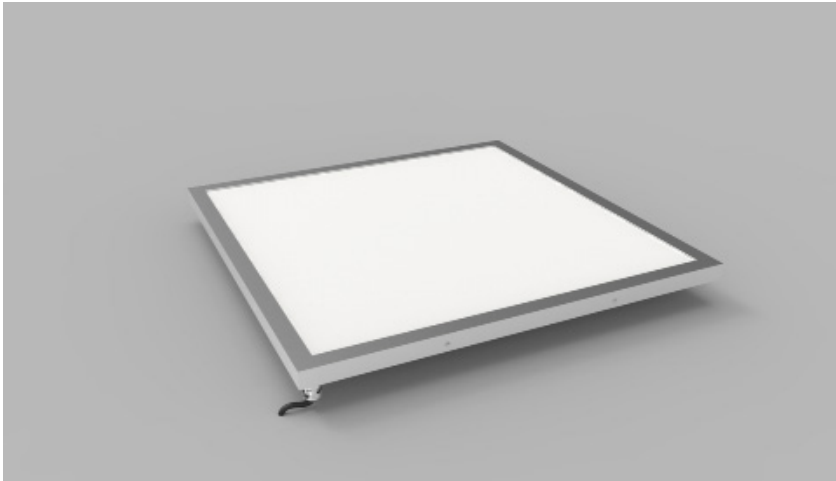

Glowpanel

spec sheet

Key features

Tailored: Fully tailorable size providing even surface illumination with minimal depth.

LED: Wide range of light outputs, colour temperatures and colours.

Control: Switched, 0-10/1-10v, DALI, DMX and SPI dimming protocols.

Application: Interior and exterior wall, ceiling and floor options.

Glowpanel by The Light Lab

Glowpanel
Glowpanel Trimless 35
Glowpanel Trimless 65
Glowpanel Trimless LT
Glowpanel LT
Glowtile

the light lab
bright ideas

Product Details Glowpanel

Specification

Output	SO	HO
Power Consumption	average 56W/m ²	average 72W/m ²
Voltage	24VDC	24VDC
IP Rating	IP40 or IP65	IP40 or IP65
LED Colour ¹	2.0K/3.0K/4.0K/5.0K, RGBW or WWCW (White Mix 2.7K - 6.5K)	
Dimensions:	Width	1500mm (max)
	Length	3000mm (max)
	Depth ²	20mm
Mount Type ³	Surface (SM), Recessed Wall (RE), Wall (WA) or Ceiling (CE)	
Finish	Brushed S/Steel or RAL Finish	
Control	0-10V/1-10V/DMX/DALI/SPI	

Example code: Glowpanel-SO-IP40-3.0K-SM-BR-1200x300-DALI

Description: Glowpanel, standard output, IP40, 24VDC constant voltage LED with 3000K colour temperature. Surface mounted with brushed stainless steel frame. Overall dimensions = 1200x300mm mm. DALI dimmable.