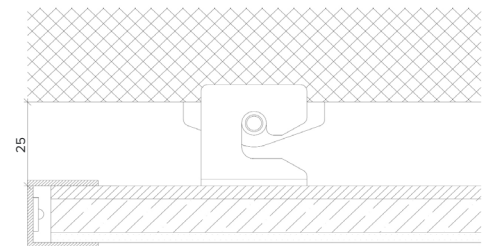

The Light Lab
22 Holywell Row
London EC2A 4JB
+44 (0) 207 278 2678
@thelightlabltd
www.thelightlab.com

the light lab
bright ideas