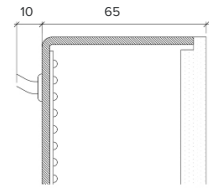

Product Details Glowpanel Trimless 65

Specification

Output	SO	HO
Power Consumption	40W/m²	80W/m²
Voltage	24VDC	24VDC
IP Rating	IP40 or IP65	IP40 or IP65
LED Colour¹	2.0K/3.0K/4.0K/5.0K, RGBW or WWCW (White Mix 2.7K - 6.5K)	
Dimensions:	Width	1500mm (max)
	Length	3000mm (max)
	Depth²	65mm
Mount Type³	Surface (SM), Recessed Wall (RE), Wall (WA) or Ceiling (CE)	
Finish	White (WH) or Custom RAL (RAL)	
Control	0-10V/1-10V/DMX/DALI/SPI	

Notes

1. 1 Other colours available on request.
2. 2 Depth excludes grommet, glands & cables.
3. 3 Special mechanical consideration is required for ceiling applications.

Order code

Glowpanel Trimless 65- Output-IP Rating-LED Colour-Mount Type-Frame Finish-
Length x Width(mm)- Dimming

Example code: Glowpanel Trimless 65-SO-IP40-3.0K-SM-BR-1200x300-DALI

Description: Glowpanel Trimless 65, standard output, IP40, 24VDC constant voltage LED with 3000K colour temperature. Surface mounted with powder coated chassis. Overall dimensions = 1200x3000mm. DALI dimmable.

X Section

IP40

IP65

Wall Fixing

Ceiling Fixing

The Light Lab
22 Holywell Row
London EC2A 4JB
+44 (0) 207 278 2678
@thelightlabltd
www.thelightlab.com

the light lab
bright ideas