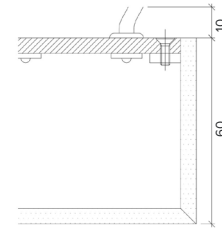

X Section

IP40