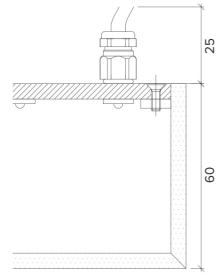

Product Details Glowpanel Trimless LT

Specification

Output	SO	HO
Power Consumption	40W/m²	80W/m²
Voltage	24VDC	24VDC
IP Rating	IP40	IP40
LED Colour¹	2.7K/3.0K/4.0K/5.0K, RGBW or WWCW (White Mix 2.7K - 6.5K)	
Dimensions:	Width	1200mm (max)
	Length	3000mm (max)
	Depth²	60mm
Mount Type³	Surface (SM), Recessed Wall (RE), Wall (WA) or Ceiling (CE)	
Finish	5 sided acrylic diffuser	
Control	0-10V/1-10V/DMX/DALI/SPI	

Notes

1. 1 Other colours available on request.
2. 2 Depth excludes grommet, glands & cables.
3. 3 Special mechanical consideration is required for ceiling applications.

Order code

Glowpanel Trimless LT- Output-IP Rating-LED Colour-Mount Type-Frame Finish-
Length x Width(mm)- Dimming

Example code: Glowpanel Trimless LT-SO-IP40-3.0K-SM-BR-1200x300-DALI

Description: Glowpanel Trimless LT, standard output, IP40, 24VDC constant voltage LED with 3000K colour temperature. Surface mounted with 5 sided acrylic diffuser. Overall dimensions = 1200x300mm mm. DALI dimmable.

X Section

IP40

IP65

Mount Type

Ceiling (CE)

Photometric Data

Photometric data coming soon.

The Light Lab
22 Holywell Row
London EC2A 4JB
+44 (0) 207 278 2678
@thelightlabltd
www.thelightlab.com

the light lab
bright ideas