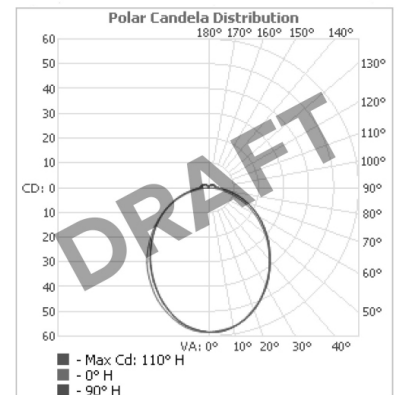

Photometric Data

Photometric data coming soon.

The Light Lab
22 Holywell Row
London EC2A 4JB
+44 (0) 207 278 2678
@thelightlabltd
www.thelightlab.com

the light lab
bright ideas