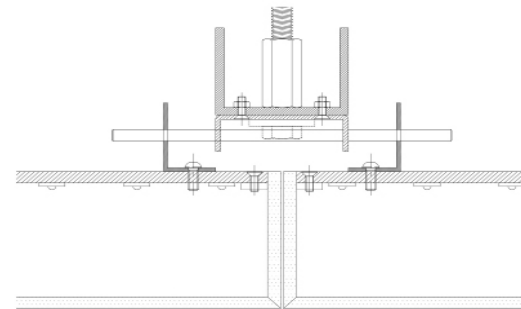

X Section

IP40

IP65

Mount Type

Ceiling (CE)

Photometric Data

Photometric data coming soon.

The Light Lab
22 Holywell Row
London EC2A 4JB
+44 (0) 207 278 2678
@thelightlabltd
www.thelightlab.com