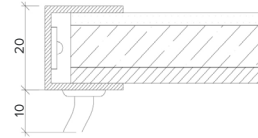

Product Details Glowpanel

Specification

Output	SO	HO
Power Consumption	average 56W/m²	average 72W/m²
Voltage	24VDC	24VDC
IP Rating	IP40 or IP65	IP40 or IP65
LED Colour¹	2.0K/3.0K/4.0K/5.0K, RGBW or WWCW (White Mix 2.7K - 6.5K)	
Dimensions:	Width	1500mm (max)
	Length	3000mm (max)
	Depth²	20mm
Mount Type³	Surface (SM), Recessed Wall (RE), Wall (WA) or Ceiling (CE)	
Finish	Brushed S/Steel or RAL Finish	
Control	0-10V/1-10V/DMX/DALI/SPI	

Notes

1. 1 Other colours available on request.
2. 2 Depth excludes grommet, glands & cables.
3. 3 Special mechanical consideration is required for ceiling applications.

Order code

Glowpanel - Output-IP Rating-LED Colour-Mount Type-Frame Finish-
Length x Width(mm)- Dimming

Example code: Glowpanel-SO-IP40-3.0K-SM-BR-1200x300-DALI

Description: Glowpanel, standard output, IP40, 24VDC constant voltage LED with 3000K colour temperature. Surface mounted with brushed stainless steel frame. Overall dimensions = 1200x300mm mm. DALI dimmable.

X Section

IP40

IP65

Mount Type

Wall (WA)

Ceiling (CE)

The Light Lab
22 Holywell Row
London EC2A 4JB
+44 (0) 207 278 2678
@thelightlabltd
www.thelightlab.com

the light lab
bright ideas