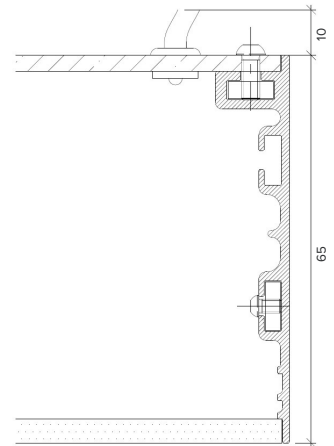

X Section

IP40

Mount Type

Ceiling (CE)