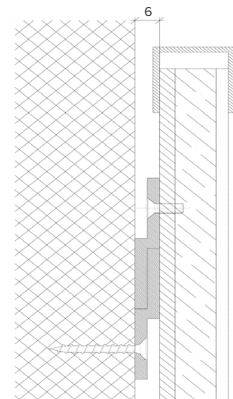

Mount Type

Wall (WA)

Ceiling (CE)