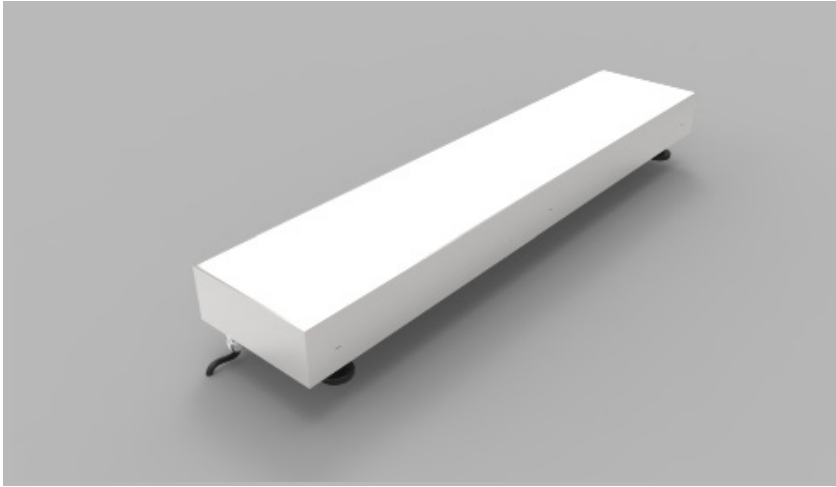

Product Details Glowtile

Specification

Output	SO	HO
Power Consumption	40W/m²	80W/m²
Voltage	24VDC	24VDC
IP Rating	IP67	IP67
LED Colour¹	2.7K/3.0K/4.0K/5.0K, RGBW or WWCW (White Mix 2.7K - 6.5K)	
Dimensions:	Width	1000mm (max)
	Length	1500mm (max)
	Depth	76.2mm
Mount Type	Inground (IN)	
Finish	White (WH) or Custom RAL (RAL)	
Control	0-10V/1-10V/DMX/DALI/SPI	

Notes

1 Other colours available on request.

Order code

Glowtile- Output-IP Rating-LED Colour-Mount Type-Frame Finish-
Length x Width(mm)-Dimming

Example code: Glowtile-SO-IP67-3.0K-IN-WH-1200x300-DALI

Description: Glowtile, standard output, IP67, 24VDC constant voltage LED with 3000K colour temperature. Inground with white powdercoat frame. Overall dimensions = 1200x300mm mm. DALI dimmable.