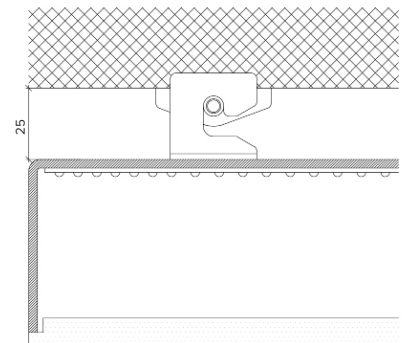

X Section

IP40

IP65

Wall Fixing

Ceiling Fixing

The Light Lab
22 Holywell Row
London EC2A 4JB
+44 (0) 207 278 2678
@thelightlabltd
www.thelightlab.com

the light lab
bright ideas

Product Details Glowpanel Trimless LT

Specification

Output	SO	HO
Power Consumption	40W/m ²	80W/m ²
Voltage	24VDC	24VDC
IP Rating	IP40	IP40
LED Colour ¹	2.7K/3.0K/4.0K/5.0K, RGBW or WWCW (White Mix 2.7K - 6.5K)	
Dimensions:	Width	1200mm (max)
	Length	3000mm (max)
	Depth ²	60mm
Mount Type ³	Surface (SM), Recessed Wall (RE), Wall (WA) or Ceiling (CE)	
Finish	5 sided acrylic diffuser	
Control	0-10V/1-10V/DMX/DALI/SPI	