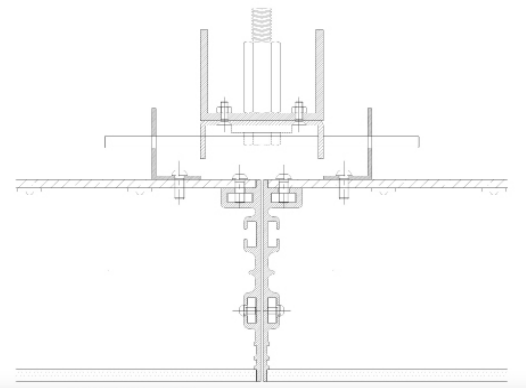

X Section

IP40

Mount Type

Ceiling (CE)

Photometric Data

Photometric data coming soon

The Light Lab
22 Holywell Row
London EC2A 4JB
+44 (0) 207 278 2678
@thelightlabtd
www.thelightlab.com

the light lab
bright ideas