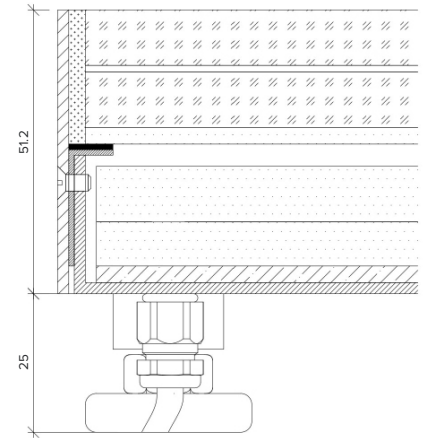

X Section

The Light Lab
22 Holywell Row
London EC2A 4JB
+44 (0) 207 278 2678
@thelightlabltd
www.thelightlab.com

the light lab
bright ideas