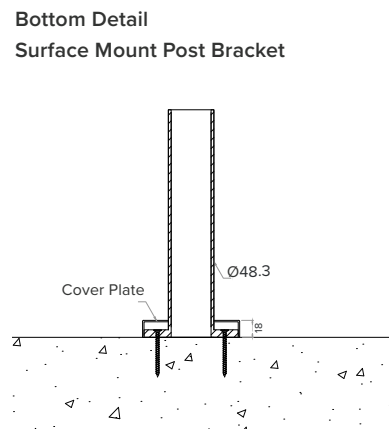

Typical Fixing Details Glowrail