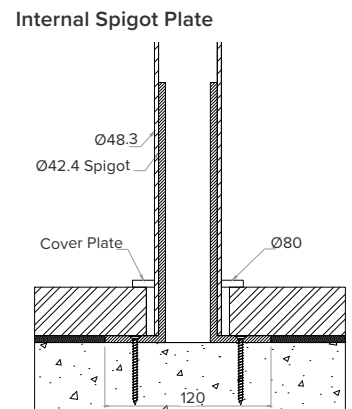

Typical Fixing Details Glowrail