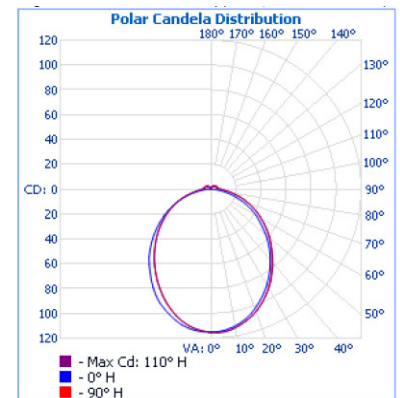

Photometric Info

Photometric data from a GL25-HO fitting LTD & IES files available on request

The Light Lab
22 Holywell Row
London EC2A 4JB
+44 (0) 207 278 2678
@thelightlabltd
www.thelightlab.com

the light lab
bright ideas