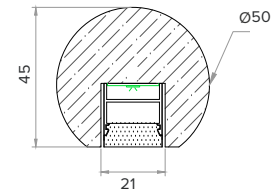

### Order code

GR-Diameter-IP Rating-LED Colour-Mount Type-Finish-Length-Dimming

**Example: Code: GR42-SO-IP40-SS-3.0K-BK-BR-6000-DALI**

Description: Glowrail42, standard output, IP40, 48VDC constant voltage, LED with 3000K colour temperature. bracket mounted in brushed stainless steel. Length=6000mm. DALI Dimmable

### X Section

Ø42.4mm

Ø48.3mm

Ø50mm timber