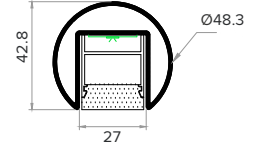

## Specification

Output	SO	HO
Power Consumption	9.6 W/m	14.4 W/m
Efficacy	54 Lm/W	76 Lm/W
Voltage	48VDC	48VDC
IP Rating	IP40 or IP65	
LED Colour <sup>1</sup>	2.7K/3.0K/4.0K/5.0K, RGBW, WWCW (White Mix 2.7K - 6.5K)	
Diameter <sup>2</sup>	See X-Section Diagram	
Mount Type	Post (PT), Bracket (BK), Balustrade (BD)	
Handrail Finish <sup>3</sup>	Brushed S/Steel (BR) Polished S/Steel (PO) Powder-coated (PC) / Aluminium (AL) Timber (TI) / Leather Cladding (LC)	
Control	0-10V/1-10V/DMX/DALI/SPI	

### Order code

GR-Diameter-IP Rating-LED Colour-Mount Type-Finish-Length-Dimming

**Example: Code: GR42-SO-IP40-SS-3.0K-BK-BR-6000-DALI**

Description: Glowrail42, standard output, IP40, 48VDC constant voltage, LED with 3000K colour temperature. bracket mounted in brushed stainless steel. Length=6000mm. DALI Dimmable

### X Section

Ø42.4mm

Ø48.3mm

Ø50mm timber