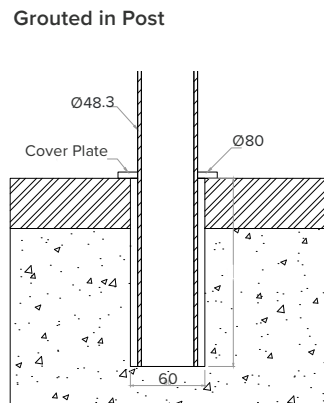

Typical Fixing Details Glowrail