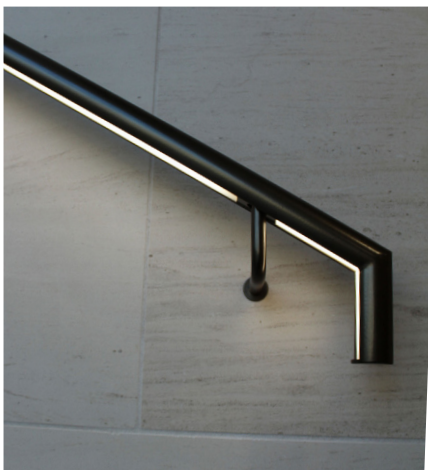

Private School, London