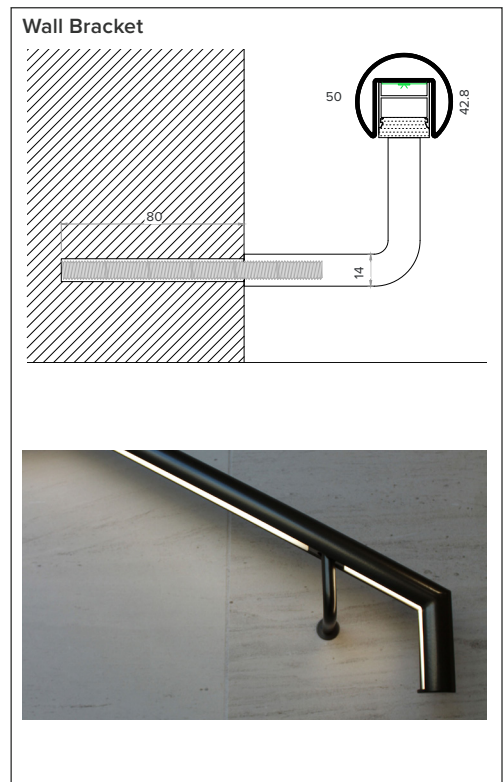

Typical Fixing Details Glowrail