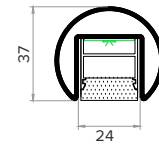

## Specification

Output	SO	HO
Power Consumption	9.6 W/m	14.4 W/m
Efficacy	54 Lm/W	76 Lm/W
Voltage	48VDC	48VDC
IP Rating	IP40 or IP65	
LED Colour <sup>1</sup>	2.7K/3.0K/4.0K/5.0K, RGBW, WWCW (White Mix 2.7K - 6.5K)	
Diameter <sup>2</sup>	See X-Section Diagram	
Mount Type	Post (PT), Bracket (BK), Balustrade (BD)	
Handrail Finish <sup>3</sup>	Brushed S/Steel (BR) Polished S/Steel (PO) Powder-coated (PC) / Aluminium (AL) Timber (TI) / Leather Cladding (LC)	
Control	0-10V/1-10V/DMX/DALI/SPI	

### Order code

GR-Diameter-IP Rating-LED Colour-Mount Type-Finish-Length-Dimming

**Example: Code: GR42-SO-IP40-SS-3.0K-BK-BR-6000-DALI**

Description: Glowrail42, standard output, IP40, 48VDC constant voltage, LED with 3000K colour temperature. bracket mounted in brushed stainless steel. Length=6000mm. DALI Dimmable

### X Section

Ø42.4mm

Ø48.3mm

Ø50mm timber